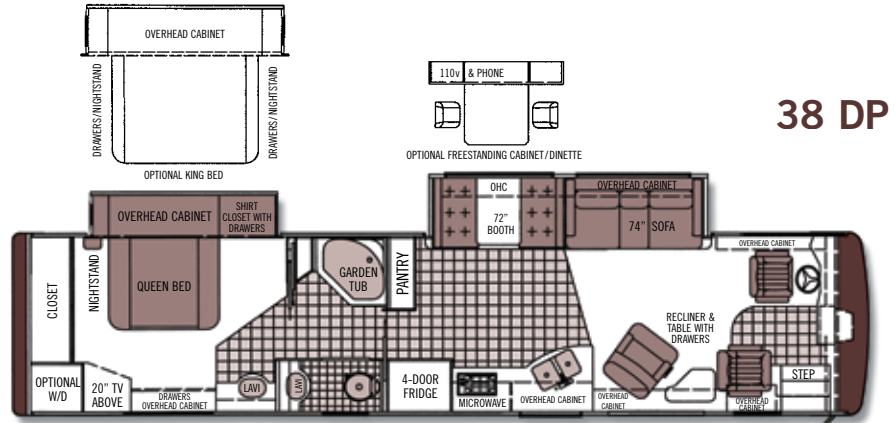

Additional floorplans may be available on our website: www.tiffinmotorhomes.com
Aside from our unparalleled customer service, one of the things that Tiffin has been known for over the years is innovative floorplans.